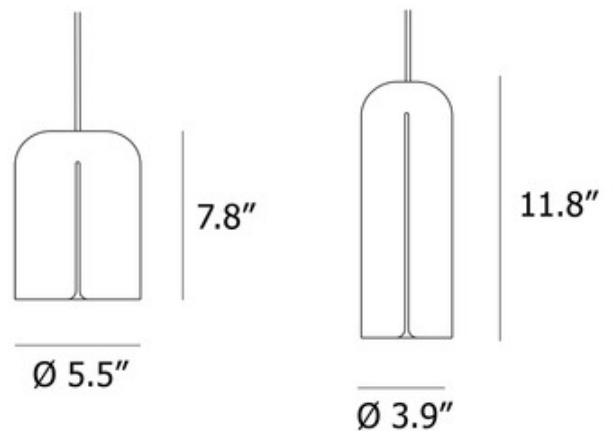

BRAND

Woud Design

DESCRIPTION

The Gap Pendant brings a cozy feel to a contemporary design. It features a Black shade with a Brass painted inside and a sleek gap for light to escape and reflect.

Shown in: Black

SHADE COLOR	N/A
BODY FINISH	Black
WATTAGE	25W
DIMMER	Standard 120V
DIMENSIONS	5.5"W x 7.8"H
BULB NOT INCLUDED	
LAMP	1 x A19/Medium (E26)/25W/120V Incandescent 1 x A19/Medium (E26)/120V LED

Technical Information

PRODUCT DIMENSIONS	Canopy: 4" diameter
---------------------------	---------------------

SPEC # WOU1085669

COMPANY	PROJECT	FIXTURE TYPE	APPROVED BY	DATE