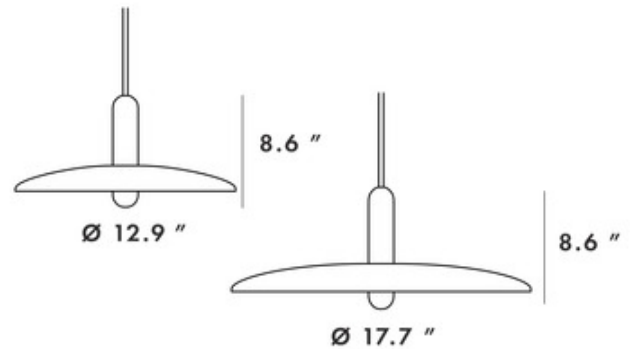

BRAND

Woud Design

DESCRIPTION

The Lu Pendant features a perfectly balanced silhouette with a nod to Scandinavian simplicity. It features a Metal Black or Taupe body with a Matte White Acrylic diffuser.

Shown in: Black / Matte White

SHADE COLOR	Matte White
BODY FINISH	Black
WATTAGE	25W
DIMMER	Standard 120V
DIMENSIONS	17.7"W x 8.6"H
BULB NOT INCLUDED	
LAMP	1 x G16.5/Candelabra (E12)/25W/120V Incandescent 1 x G16.5/Candelabra (E12)/120V LED