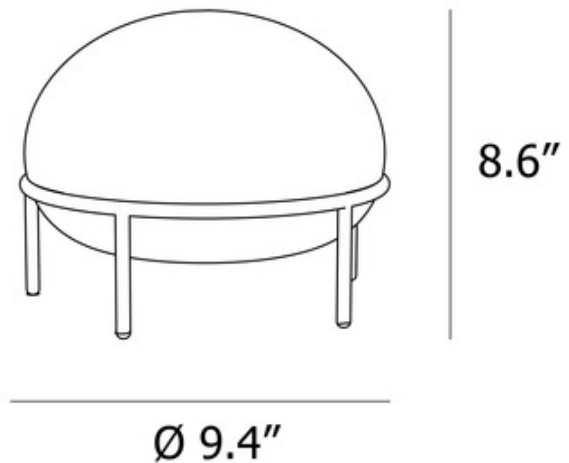

DESIGNER

Kutarq Studio

BRAND

Woud Design

DESCRIPTION

Inspired by a hot air balloon, the Pump Table Lamp features a soft Opal shade resting on a Black metal base. On/Off switch on cord.

Shown in: Black / Opal

| | |
|-------------------|---|
| SHADE COLOR | Opal |
| BODY FINISH | Black |
| WATTAGE | 25W |
| DIMMER | N/A |
| DIMENSIONS | 9.4"W x 8.6"H |
| BULB NOT INCLUDED | |
| LAMP | B10/Candelabra (E12)/25W/120V Incandescent 1 x B10/Candelabra (E12)/120V LED |