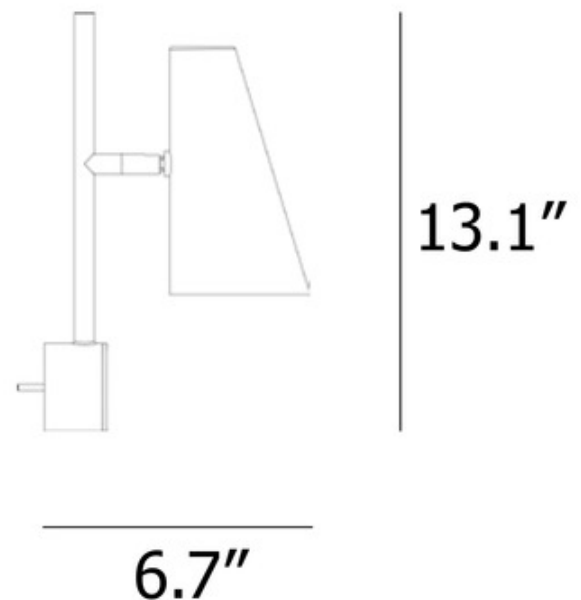

DESIGNER

Benny Frandsen

BRAND

Woud Design

DESCRIPTION

The Cono Plug-In Wall Sconce features an adjustable shade to bring beautiful task lighting where ever you need it most. Its conical shade and sleek stem give it a refined look perfect for a modern interior. On/Off switch on cord.

Shown in: Black

SHADE COLOR	N/A
BODY FINISH	Black
WATTAGE	25W
DIMMER	N/A
DIMENSIONS	4.4"W x 13.1"H x 6.7"D
BULB NOT INCLUDED	
LAMP	1 x B10/Candelabra (E12)/25W/120V Incandescent 1 x B10/Candelabra (E12)/120V LED