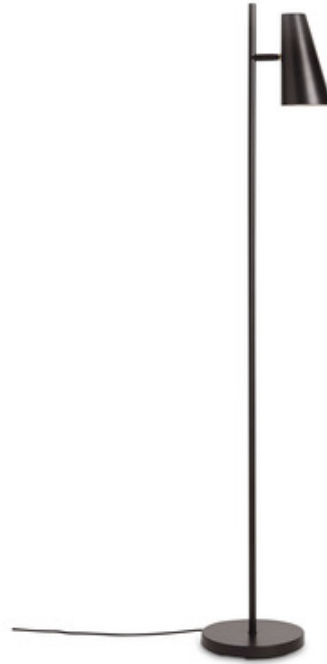

BRAND

Woud Design

DESCRIPTION

The Cono Floor Lamp is a fresh take on the traditional floor lamp. It features a conical, adjustable shade attached to a sleek metal stem and round base. On/Off foot switch on cord.

Shown in: Black

SHADE COLOR	N/A
BODY FINISH	Black
WATTAGE	25W
DIMMER	N/A
DIMENSIONS	9.1"W x 55.7"H
BULB NOT INCLUDED	
LAMP	1 x B10/Candelabra (E12)/25W/120V Incandescent 1 x B10/Candelabra (E12)/120V LED