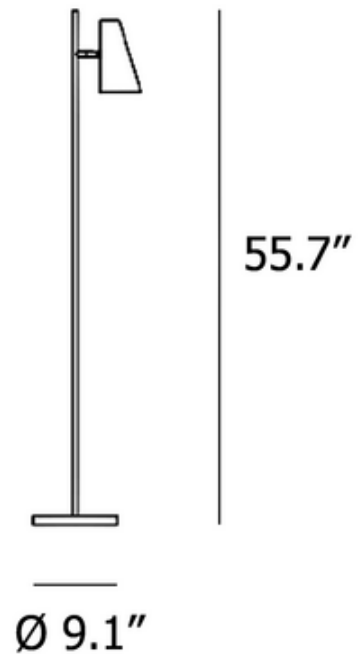

Shown in: Black

COMPANY

PROJECT

FIXTURE TYPE

APPROVED BY

DATE