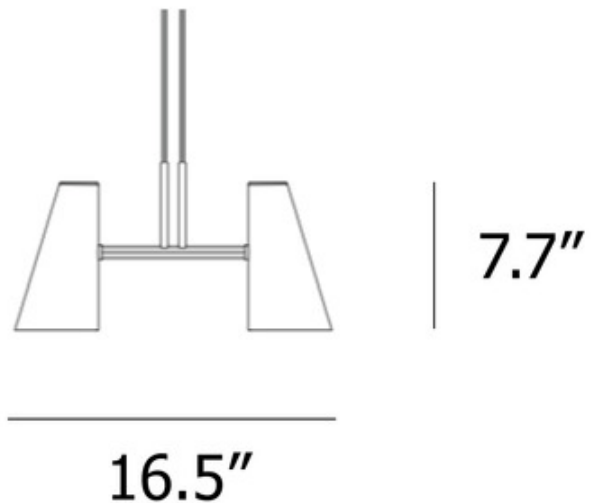

DESIGNER

Benny Frandsen

BRAND

Woud Design

DESCRIPTION

The Cono Duo Pendant features an iconic geometrical cone shape with two identical adjustable Black shades. Note: This fixture is designed to be mounted on a single gang outlet box and will not cover a standard 4 inch junction box.

Shown in: Black / Black

SHADE COLOR	Black
BODY FINISH	Black
WATTAGE	50W
DIMMER	Standard 120V
DIMENSIONS	16.5"L x 4.3"W x 7.7"H
BULB NOT INCLUDED	
LAMP	2 x B10/Candelabra (E12)/25W/120V Incandescent 2 x B10/Candelabra (E12)/120V LED

Technical Information

PRODUCT DIMENSIONS	Canopy: 4"L x 2.4"W x 1"H
---------------------------	---------------------------

SPEC #

WOU1085695

COMPANY

PROJECT

FIXTURE TYPE

APPROVED BY