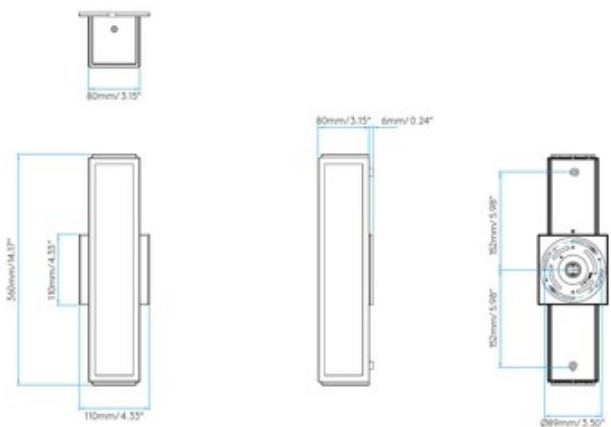

COMPANY

PROJECT

FIXTURE TYPE

APPROVED BY

DATE