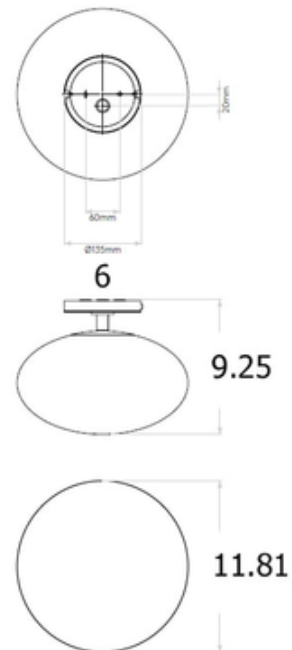

Shown in: Matte Black / Opal

COMPANY	PROJECT	FIXTURE TYPE	APPROVED BY	DATE