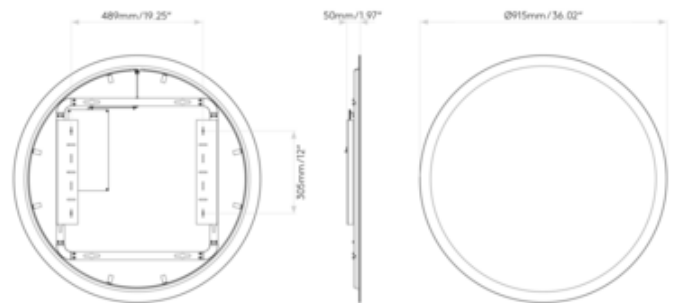

Technical Information

LAMP COLOR	2700K
COLOR RENDERING	90 CRI
LAMP LIFE	53000 hours

SPEC # AST1118876

COMPANY	PROJECT	FIXTURE TYPE	APPROVED BY	DATE