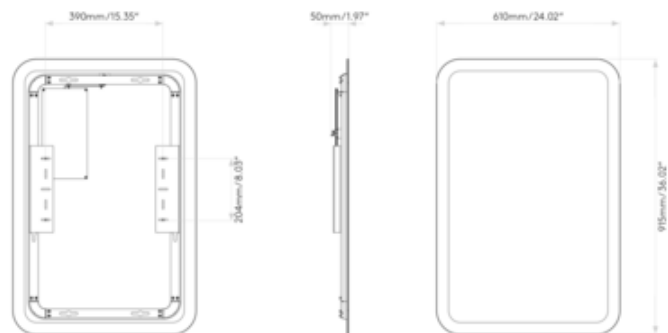

BRAND

Astro Lighting

DESCRIPTION

The Varena Illuminated Mirror will create a relaxed atmosphere in any bathroom with its simple silhouette and integrated LED light source. Varena's warm, soft light is ideal for shaving or applying makeup. The mirror features a chamfered, sandblasted glass edge that gently diffuses the light and provides a soft border around the mirror's surface. Dimmable with trailing and leading edge dimmers. May be mounted vertically or horizontally. A separate metal-clad cable (MC whip) is required for install.

Shown in: Mirror

SHADE COLOR	N/A
BODY FINISH	Mirror
WATTAGE	35W
DIMMER	Low Voltage Electronic
DIMENSIONS	24.02"W x 36.02"H x 1.97"D
INTEGRATED LED MODULE	
LAMP	1 x LED/35W/120-277V LED

Technical Information

LAMP COLOR	2700K
COLOR RENDERING	90 CRI
LAMP LIFE	53000 hours

SPEC # AST1118877

COMPANY	PROJECT	FIXTURE TYPE	APPROVED BY	DATE