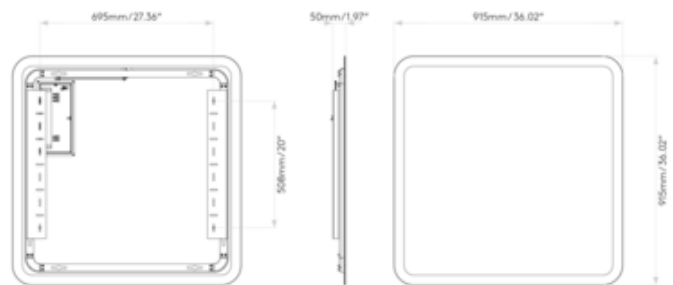

Technical Information

LAMP COLOR	2700K
COLOR RENDERING	90 CRI

SPEC # AST1118878

COMPANY	PROJECT	FIXTURE TYPE	APPROVED BY	DATE