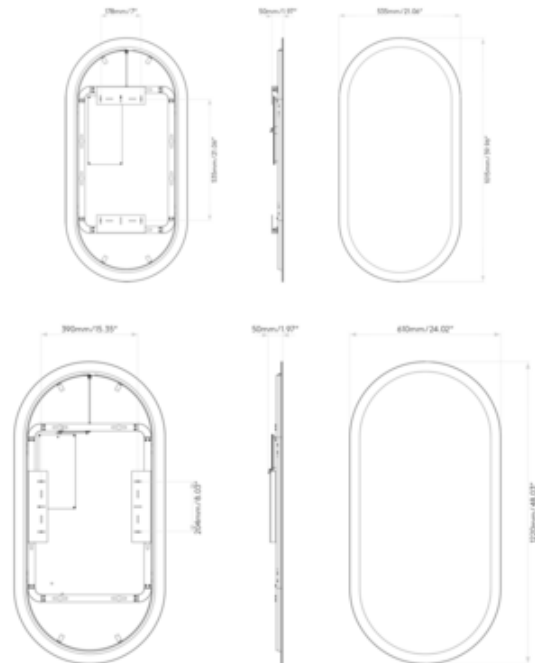

Shown in: Mirror

Technical Information

LAMP COLOR	2700K
COLOR RENDERING	90 CRI
LAMP LIFE	53000 hours

SPEC # AST1118880

COMPANY	PROJECT	FIXTURE TYPE	APPROVED BY	DATE