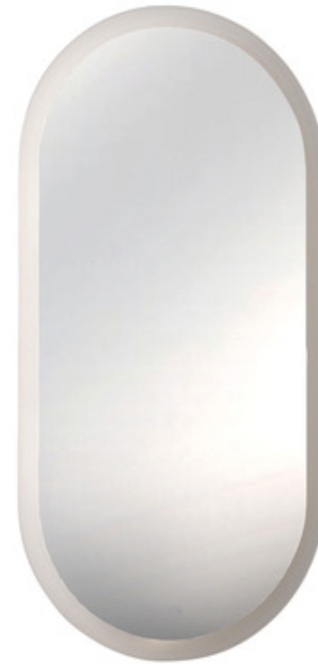

**BRAND**

Astro Lighting

**DESCRIPTION**

The Varenna Illuminated Mirror will create a relaxed atmosphere in any bathroom with its simple silhouette and integrated LED light source. Varenna's warm, soft light is ideal for shaving or applying makeup. The mirror features a chamfered, sandblasted glass edge that gently diffuses the light and provides a soft border around the mirror's surface. Dimmable with trailing and leading edge dimmers. May be mounted vertically or horizontally. A separate metal-clad cable (MC whip) is required for install.

Shown in: Mirror

<b>SHADE COLOR</b>	N/A
<b>BODY FINISH</b>	Mirror
<b>WATTAGE</b>	39W
<b>DIMMER</b>	Low Voltage Electronic
<b>DIMENSIONS</b>	24.02"W x 48.03"H x 1.97"D
<b>INTEGRATED LED MODULE</b>	
<b>LAMP</b>	1 x LED/39W/120-277V LED

*Technical Information*

<b>LAMP COLOR</b>	2700K
<b>COLOR RENDERING</b>	90 CRI
<b>LAMP LIFE</b>	53000 hours

**SPEC #** AST1118880

COMPANY	PROJECT	FIXTURE TYPE	APPROVED BY	DATE