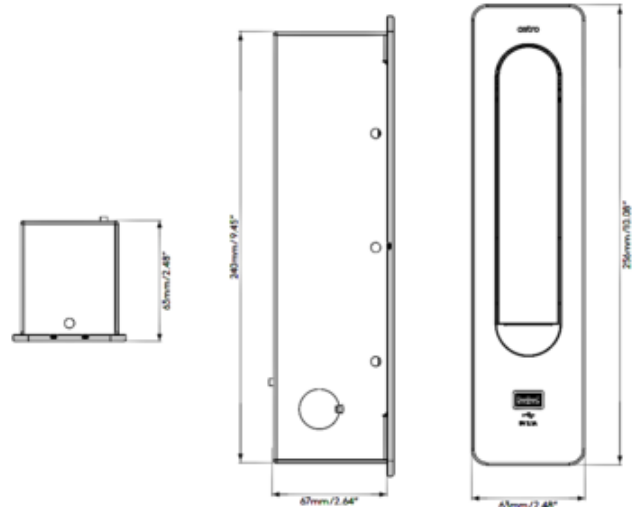

COMPANY	PROJECT	FIXTURE TYPE	APPROVED BY	DATE