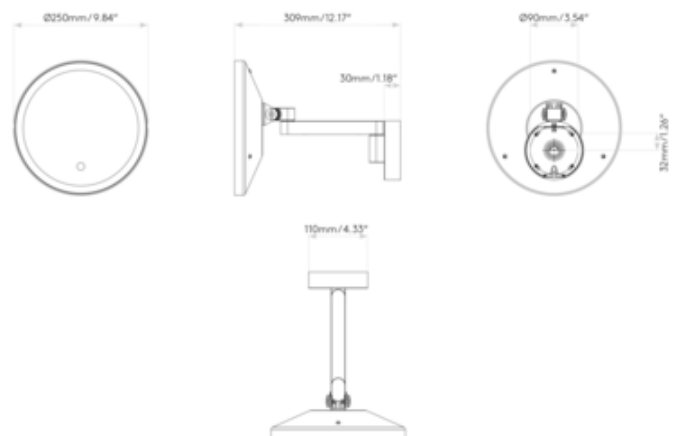

**BRAND**

Astro Lighting

**DESCRIPTION**

The Nagoya Magnifying Mirror is a perfect accent for a powder room or bathroom counter. The 5x magnification mirror is framed with a ring of light to provide extra lighting while shaving or applying makeup. The adjustable arm allows the mirror to be directed exactly where it is needed.

*Shown in: Matte Black*

<b>COLOR</b>	N/A
<b>BODY FINISH</b>	Matte Black
<b>WATTAGE</b>	N/A
<b>DIMMER</b>	Not Dimmable
<b>DIMENSIONS</b>	9.84"W x 9.84"H x 12.17"D
<b>BULB NOT INCLUDED</b>	
<b>LAMP</b>	N/A

*Technical Information*

<b>PRODUCT DIMENSIONS</b>	Backplate: 4.33"
---------------------------	------------------

<b>SPEC #</b>	AST1118893
---------------	------------

COMPANY	PROJECT	FIXTURE TYPE	APPROVED BY	DATE