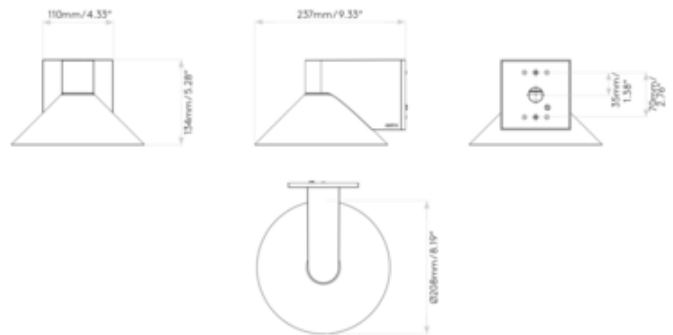

COMPANY

PROJECT

FIXTURE TYPE

APPROVED BY

DATE