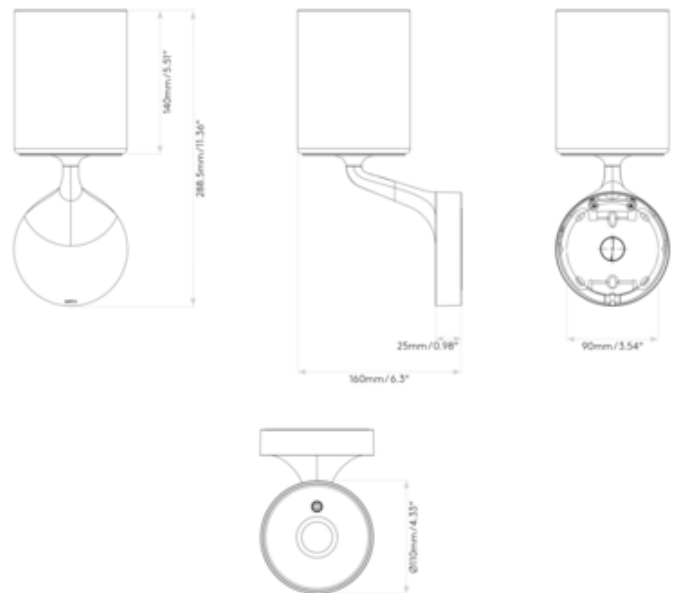

BRAND

Astro Lighting

DESCRIPTION

The Elena Wall Sconce will blend effortlessly into both contemporary and traditional spaces with its organically curving arm. The arm seamlessly emerges from the backplate to support the opal glass diffuser and clear cylindrical shade.

Shown in: Matte Black / Clear

SHADE COLOR	Clear
BODY FINISH	Matte Black
WATTAGE	3.5W
DIMMER	Standard 120V
DIMENSIONS	4.33"W x 11.36"H x 6.3"D
BULB NOT INCLUDED	
LAMP	1 x JCD/G9/3.5W/120V LED

SPEC # AST1118904