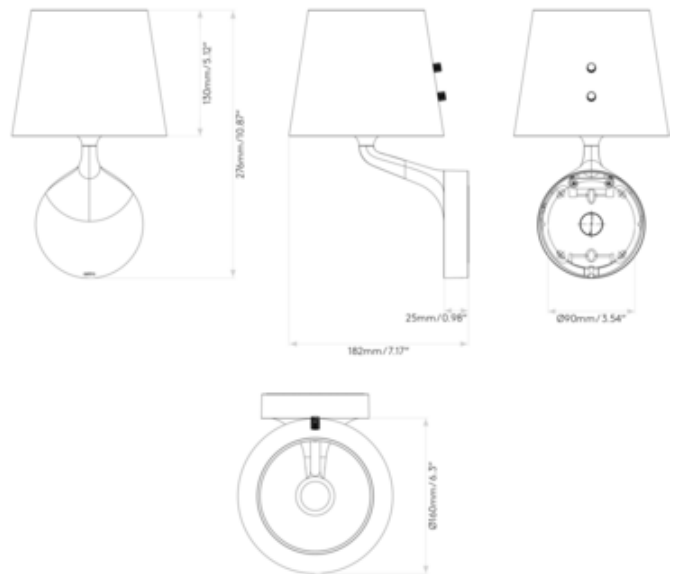

BRAND

Astro Lighting

DESCRIPTION

The Millie Wall Sconce will blend effortlessly into both contemporary and traditional spaces with its organically curving arm. The arm seamlessly emerges from the backplate to support the tapered white glass shade.

Shown in: Matte Black / White

SHADE COLOR	White
BODY FINISH	Matte Black
WATTAGE	3.5W
DIMMER	Standard 120V
DIMENSIONS	6.3"W x 10.89"H x 7.17"D
BULB NOT INCLUDED	
LAMP	1 x JCD/G9/3.5W/120V LED

SPEC # AST1118906