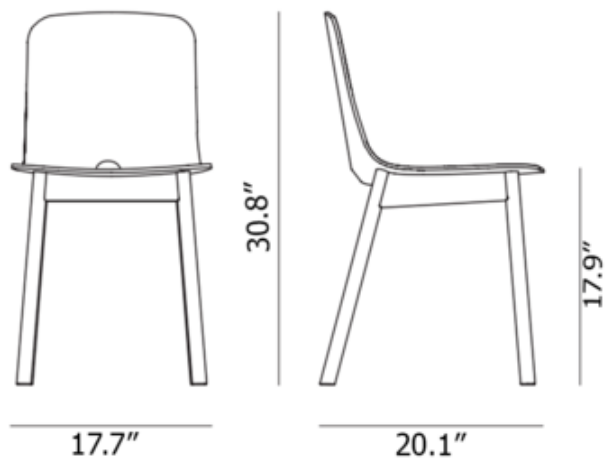

DESIGNER

Kasper Nyman

BRAND

Woud Design

DESCRIPTION

The Mono Dining Chair is a new take on traditional Scandinavian design. It features beautiful White Pigmented Oak matching legs.

Shown in: White Pigmented Oak

COLOR	N/A
BODY FINISH	White Pigmented Oak
WATTAGE	N/A
DIMMER	N/A
DIMENSIONS	20.1"W x 30.8"H x 17.7"D
LAMP	N/A

SPEC #

WOU1125495

COMPANY

PROJECT

FIXTURE TYPE

APPROVED BY

DATE