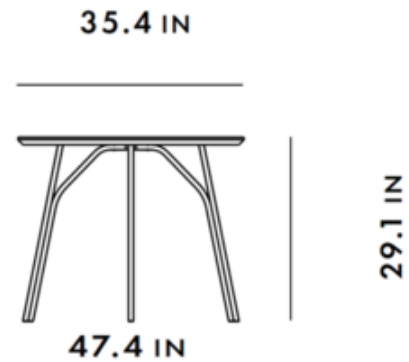

BRAND

Woud Design

DESCRIPTION

The Tree Round Dining Table features metallic legs, ramifying like the branches of a tree. Each leg is made of two steel tubes rising first side by side before their path separates to support the tabletop in several places. Note: Note: Beige finish and black top options are not available.

Shown in: Black / Beige

COLOR	Beige
BODY FINISH	Black
WATTAGE	N/A
DIMMER	N/A
DIMENSIONS	35.43"W x 29.1"H
LAMP	N/A

SPEC # WOU1125515

COMPANY	PROJECT	FIXTURE TYPE	APPROVED BY	DATE