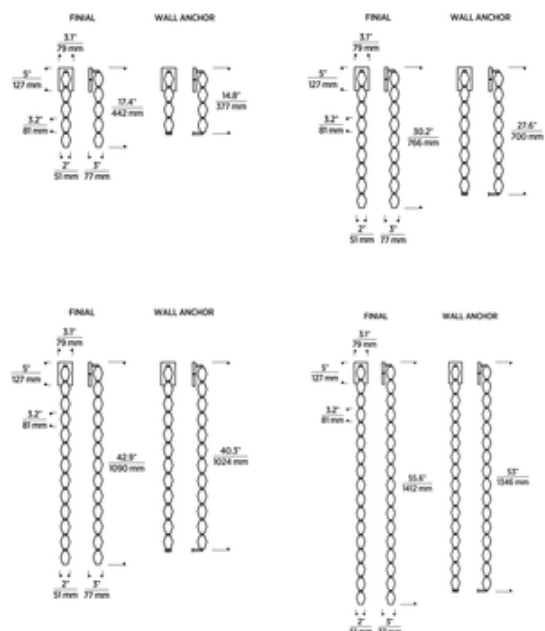

BRAND

Visual Comfort Modern

DESCRIPTION

The Collier Wall Sconce exudes luxury and sophistication. Solid crystal elements made in the Czech Republic are linked together and brilliantly illuminated by integrated LEDs, creating a beautiful column of light. It can hang freely with the included finial attached to the end, or the end can be anchored to the wall using the included standoff. This eye-catching piece makes a stunning statement in any residential or commercial space. A universal 120-277V driver is included, dimmable with a TRIAC, ELV, or 0-10V dimmer. The Natural Brass is a living finish that will patina and warm over time, enhancing its richness. If the patina becomes uneven or spotty, a brass cleaner can restore the finish. Note: This sconce can mount to a standard junction box using the included goof plate, or a 2 x 4 inch junction box with or without the goof plate.

Shown in: Natural Brass / Clear

SHADE COLOR	Clear
BODY FINISH	Natural Brass
WATTAGE	17.3W
DIMMER	Low Voltage Electronic
DIMENSIONS	3.1"W x 53"H x 3"D
INTEGRATED LED MODULE	
LAMP	1 x LED/17.3W/120-277V LED

Technical Information

LUMINOUS FLUX	955 lumens
LUMENS/WATT	55.20
LAMP COLOR	2700K
COLOR RENDERING	90 CRI

SPEC # TLG1156291

COMPANY

PROJECT

FIXTURE TYPE

APPROVED BY

DATE