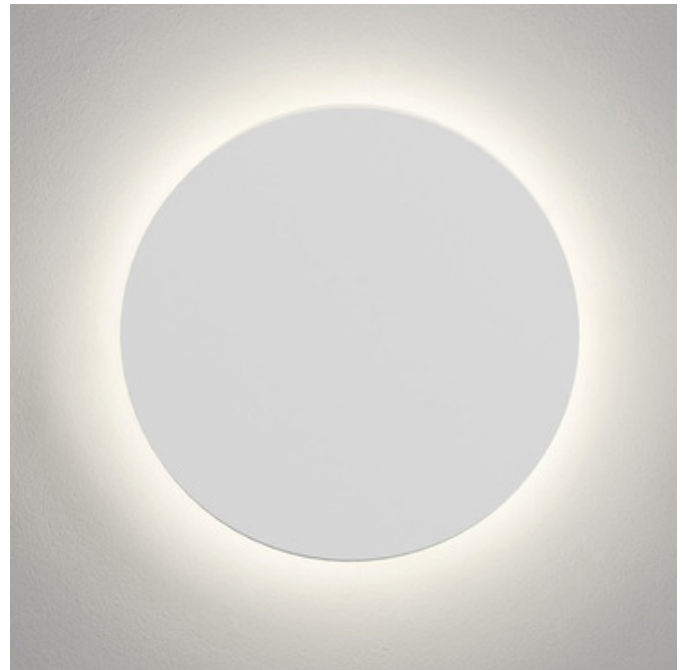

**BRAND**

Astro Lighting

**DESCRIPTION**

The Eclipse 250 Round Wall Sconce washes your wall in soft ambient lighting. The round plaster plate, in White, blends seamlessly into your space. Plaster material which can be field painted. Mounts to 4 inch octagon box. No driver required. Not dimmable.

Shown in: White

<b>SHADE COLOR</b>	N/A
<b>BODY FINISH</b>	White
<b>WATTAGE</b>	9.5W
<b>DIMMER</b>	Not Dimmable
<b>DIMENSIONS</b>	9.84"W x 9.84"H x 1.61"D
<b>INTEGRATED LED MODULE</b>	
<b>LAMP</b>	1 x LED/9.5W/120V LED