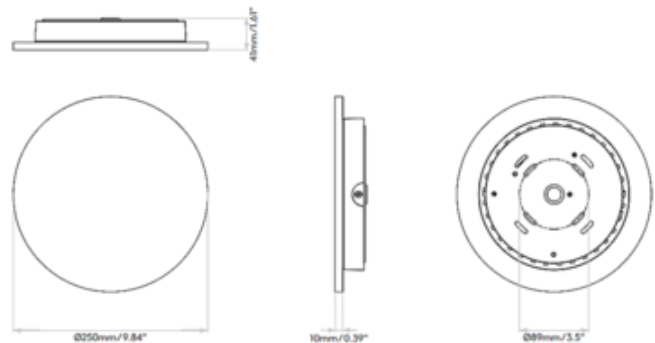

COMPANY	PROJECT	FIXTURE TYPE	APPROVED BY	DATE