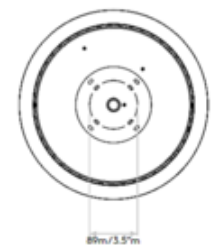

COMPANY	PROJECT	FIXTURE TYPE	APPROVED BY	DATE