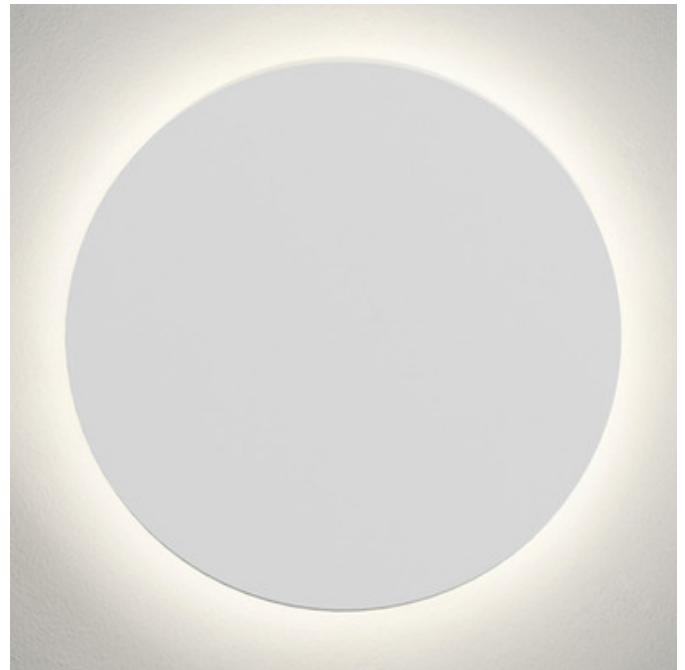

BRAND

Astro Lighting

DESCRIPTION

The Eclipse 350 Round Wall Sconce washes your wall in soft ambient lighting. The round plaster plate, in White, blends seamlessly into your space. Plaster material which can be field painted. Mounts to 4 inch octagon box. No driver required. Dimmable with a 0-10V dimmer, sold separately.

Shown in: White

SHADE COLOR	N/A
BODY FINISH	White
WATTAGE	17.6W
DIMMER	0-10V
DIMENSIONS	13.78"W x 13.78"H x 1.69"D
INTEGRATED LED MODULE	
LAMP	1 x LED/17.6W/120V LED

Technical Information

LUMINOUS FLUX	698 lumens
LUMENS/WATT	39.66
LAMP COLOR	3000K
COLOR RENDERING	80 CRI