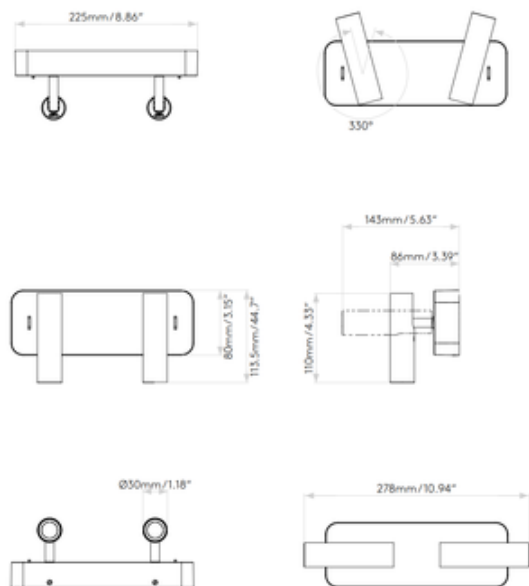

BRAND Astro Lighting

DESCRIPTION

Clean-lined and crisp, the Enna Twin Wall Sconce is as functional as it is stylish. This wall-mounted reading light is designed for two-person use, placed centrally over one bed or between two beds. Two heads with recessed integrated LED lights provide low-glare light, and each can tilt 90 degrees and rotate 330 degrees to aim the light and avoid disturbing a fellow sleeper. Each head can be turned on or off using a rocker switch on the base. Note: The hardwired option requires a 2 x 4 inch junction box in the horizontal position (backplate height is 3.15 inches).

Shown in: Bronze / Bronze

SHADE COLOR	Bronze
BODY FINISH	Bronze
WATTAGE	8.8W
DIMMER	Not Dimmable
DIMENSIONS	8.86"W x 4.47"H x 3.39"D
INTEGRATED LED MODULE	
LAMP	2 x LED/4.4W/120V LED

Technical Information

LUMINOUS FLUX	328 lumens
LUMENS/WATT	74.55
LAMP COLOR	2700K
COLOR RENDERING	90 CRI
BEAM ANGLE	38°

SPEC # AST1173140

COMPANY	PROJECT	FIXTURE TYPE	APPROVED BY	DATE