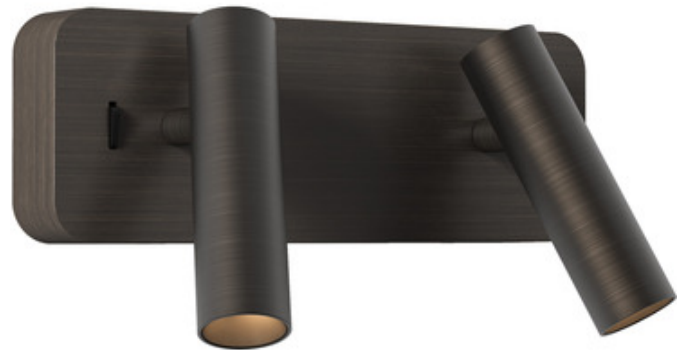

BRAND Astro Lighting

DESCRIPTION

Clean-lined and crisp, the Enna Twin Wall Sconce is as functional as it is stylish. This wall-mounted reading light is designed for two-person use, placed centrally over one bed or between two beds. Two heads with recessed integrated LED lights provide low-glare light, and each can tilt 90 degrees and rotate 330 degrees to aim the light and avoid disturbing a fellow sleeper. Each head can be turned on or off using a rocker switch on the base. Note: The hardwired option requires a 2 x 4 inch junction box in the horizontal position (backplate height is 3.15 inches).

Shown in: Bronze / Bronze

SHADE COLOR	Bronze
BODY FINISH	Bronze
WATTAGE	8.8W
DIMMER	Not Dimmable
DIMENSIONS	8.86"W x 4.47"H x 3.39"D
INTEGRATED LED MODULE	
LAMP	2 x LED/4.4W/120V LED

Technical Information

LUMINOUS FLUX	328 lumens
LUMENS/WATT	74.55
LAMP COLOR	2700K
COLOR RENDERING	90 CRI
BEAM ANGLE	38°

SPEC # AST1173140

COMPANY	PROJECT	FIXTURE TYPE	APPROVED BY	DATE