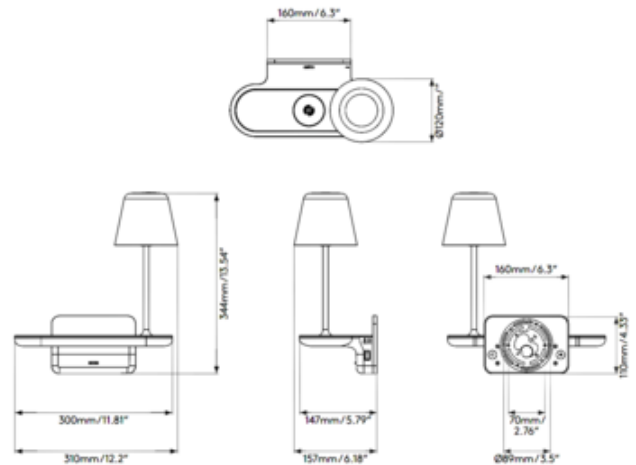

BRAND

Astro Lighting

DESCRIPTION

Combining a wall-mounted bedside lamp with a wireless charging station for smart phones, the Ito Wall Sconce is the perfect multi-functional lighting solution for your space. Its silicone and die-cast aluminum construction with matte finish offers a chic, contemporary look that complements modern interior styles. Devices can be charged using the wireless charging tray or the USB port on the side. For flexibility, the light with shade can be positioned on the right or left during installation. On/off rocker switch on base.

Shown in: Matte Black / Matte Black

SHADE COLOR	Matte Black
BODY FINISH	Matte Black
WATTAGE	3W
DIMMER	N/A
DIMENSIONS	12.2"W x 13.54"H x 6.18"D
BULB NOT INCLUDED	
LAMP	1 x JCD/G9/3W/120V LED

SPEC # AST1173160