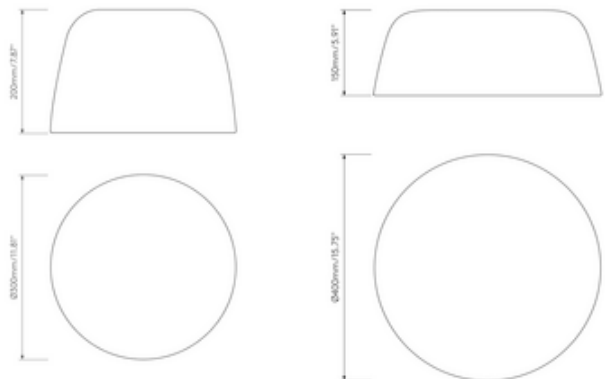

BRAND

Astro Lighting

DESCRIPTION

The Taiko Ceiling Light features a bold, curved shape designed to appear as if it is floating. Made of spun steel with a matte finish, its simple modern form works well in living rooms, bedrooms and hallways of any design style. Light is softened through a white polycarbonate diffuser for a bright ambient glow.

Shown in: Matte Black

SHADE COLOR	N/A
BODY FINISH	Matte Black
WATTAGE	36W
DIMMER	Low Voltage Electronic
DIMENSIONS	15.75"W x 5.91"H
BULB NOT INCLUDED	
LAMP	3 x A19/Medium (E26)/12W/120V LED

SPEC # AST1173165