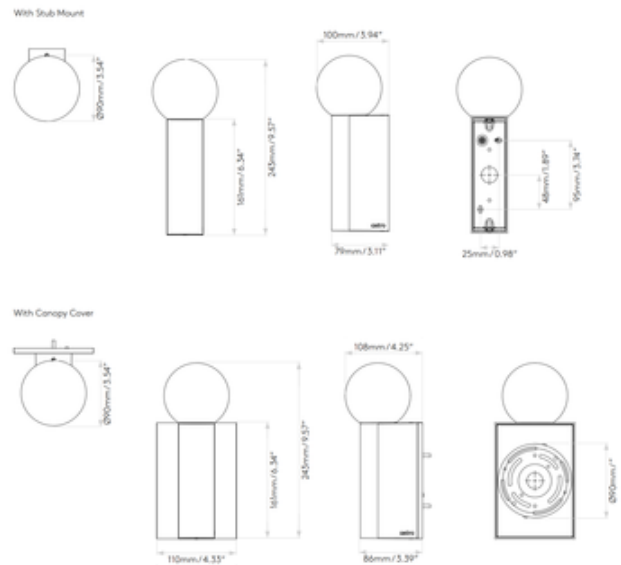

COMPANY	PROJECT	FIXTURE TYPE	APPROVED BY	DATE