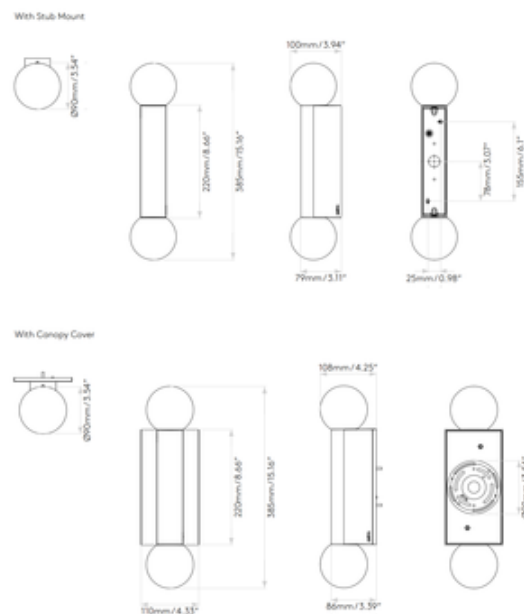

BRAND Astro Lighting

DESCRIPTION

The Ortona Twin Wall Sconce is inspired by 1980s minimalism, featuring a simple, geometric design. Light is diffused through white opal glass globes, creating a warm ambient glow. This light can be installed vertically or horizontally. Note: Bulbs must be less than 3/4 inch wide to fit inside the glass globes. Note: A backplate for mounting on a standard 4 inch junction box is included.

Shown in: Matte Black / White

SHADE COLOR	White
BODY FINISH	Matte Black
WATTAGE	6W
DIMMER	Low Voltage Electronic
DIMENSIONS	4.33"W x 15.16"H x 4.25"D
BULB NOT INCLUDED	
LAMP	2 x JCD/G9/3W/120V LED
SPEC #	AST1173171