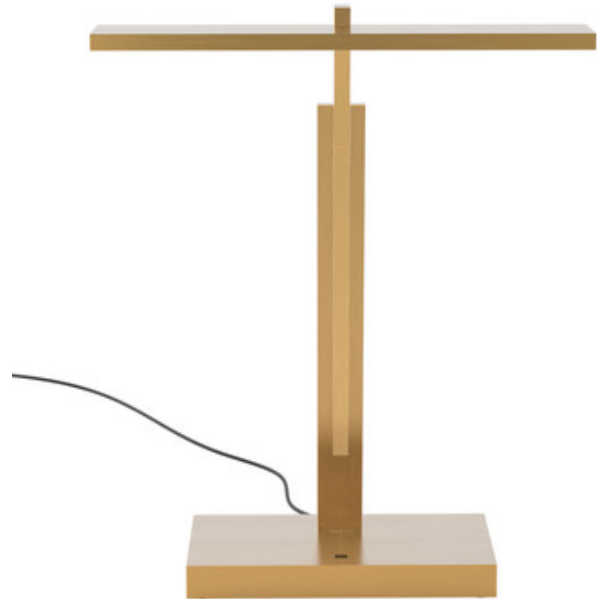

BRAND

Astro Lighting

DESCRIPTION

A modern take on the classic banker's lamp and 1920s Dutch modernism, the Gerrit Table Lamp is defined by crisp sharp lines, offering an uncluttered, sculptural look for your desk. It can be turned on and off using a touchless wave sensor on the base.

Shown in: Anodized Gold

SHADE COLOR	N/A
BODY FINISH	Anodized Gold
WATTAGE	10.6W
DIMMER	N/A
DIMENSIONS	11.81"W x 15.08"H x 7.56"D
INTEGRATED LED MODULE	
LAMP	1 x LED/10.6W/120V LED

Technical Information

LUMINOUS FLUX	391 lumens
LUMENS/WATT	36.89
LAMP COLOR	2700K
COLOR RENDERING	90 CRI
BEAM ANGLE	99°