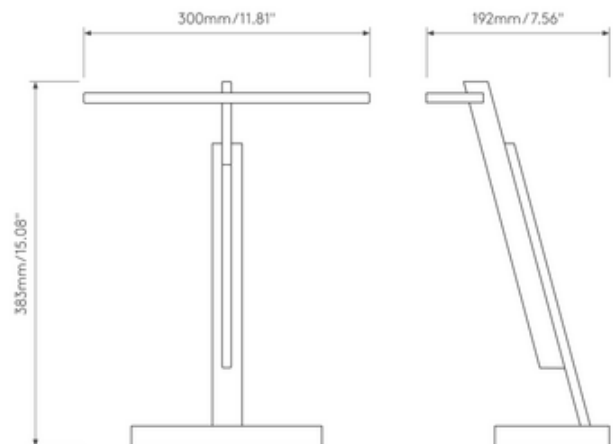

COMPANY	PROJECT	FIXTURE TYPE	APPROVED BY	DATE