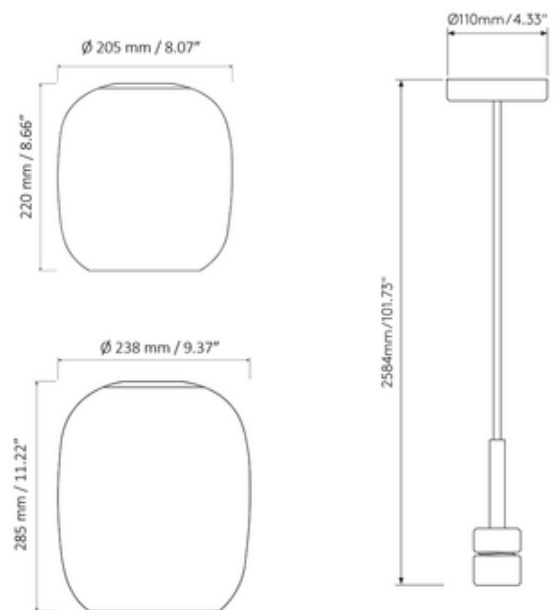

COMPANY	PROJECT	FIXTURE TYPE	APPROVED BY	DATE