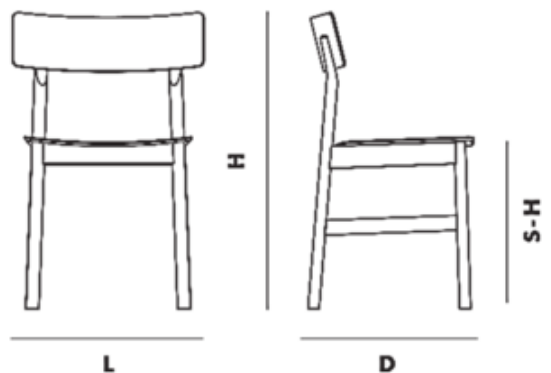

DESIGNER

Kasper Nyman

BRAND

Woud Design

DESCRIPTION

The Pause Dining Chair is a fresh take on the classic dining chair. The sleek lines and clean silhouette offer comfort for the modern space with a distinctly Scandinavian expression. Felt glides included. Includes one set of two chairs.

COLOR	Black Leather
BODY FINISH	Black Painted Ash
WATTAGE	N/A
DIMMER	N/A
DIMENSIONS	18.9"W x 31.4"H x 18.5"D
LAMP	N/A

DIMENSIONS

L 480 x D 470 x H 800 / S-H 460 MM

L 18.9 x D 18.5 x H 31.4 / S-H 18.1"

SPEC #