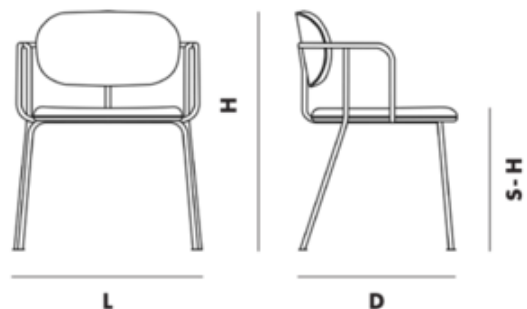

DESIGNER

Mario Tsai

BRAND

Woud Design

DESCRIPTION

When creating the Frame Dining Chair, Chinese-based designer Mario Tsai was inspired by the rigid exterior scaffolding of construction projects often seen in bustling Chinese cities. Frame pairs a rigid structure with a padded, upholstered seat and back to create a versatile seat that is as comfortable as it is stylish. Using both straight and curved lines, Frame offers a strong presence tempered by a delicate touch. Up to four chairs may be stacked atop one another while not in use. Includes one set of two chairs.

Shown in: Black / Beige

COLOR	Beige
BODY FINISH	Black
WATTAGE	N/A
DIMMER	N/A
DIMENSIONS	22.4"W x 30.3"H x 20.8"D
LAMP	N/A

DIMENSIONS

L 570 x D 530 x H 770 / S-H 475 MM

L 22.4 x D 20.8 x H 30.3 / S-H 18.7 "