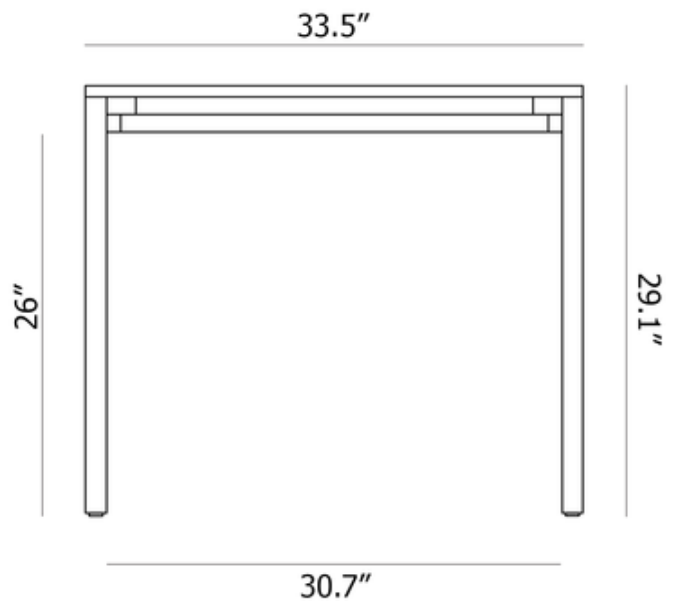

DESIGNER

Silvia Ceñal

BRAND

Woud Design

DESCRIPTION

The Piezas Dining Table possesses an elegant simplicity highlighted by its strong silhouette and designer Silvia Cenal's choice of materials. When designing Piezas, Cenal was inspired by children's toys with interlocking pieces. This idea is reflected in the table's construction, with a wood veneer tabletop set within a smooth metal frame.

Shown in: Gray / White Pigmented Oak

COLOR	White Pigmented Oak
BODY FINISH	Gray
WATTAGE	N/A
DIMMER	N/A
DIMENSIONS	33.5"W x 29.1"H x 33.5"D
LAMP	N/A

SPEC #

WOU1201818

COMPANY

PROJECT

FIXTURE TYPE

APPROVED BY