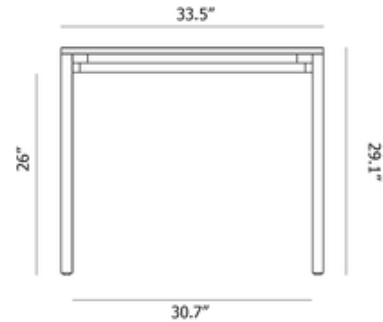

Shown in: Gray / White Pigmented Oak

COMPANY

PROJECT

FIXTURE TYPE

APPROVED BY

DATE