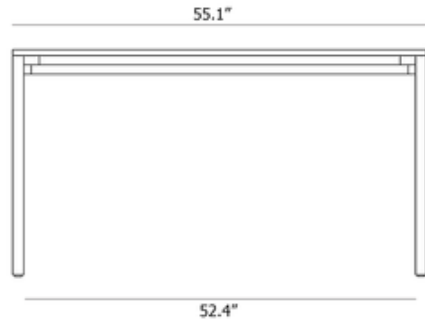

COMPANY

PROJECT

FIXTURE TYPE

APPROVED BY

DATE