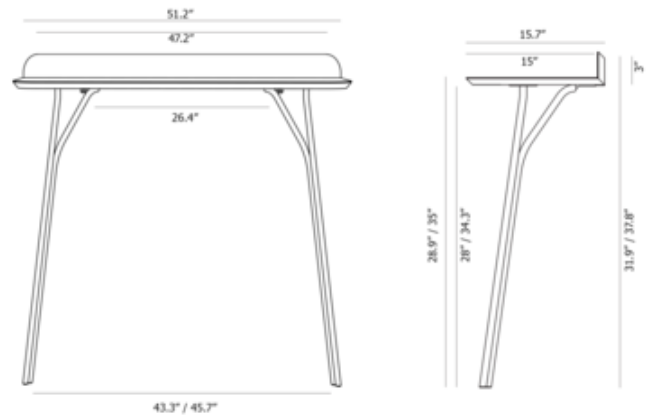

BRAND

Woud Design

DESCRIPTION

The Tree Console Table takes its name from its branching metal legs, which split into two stems like the limbs of a tree. The legs support a slim tabletop designed to be placed against a wall to serve as a narrow console table or desk. Tree's combination of curving and straight lines creates a modern aesthetic that complement a variety of decor styles.

Shown in: Black / Beige

| | |
|--------------------|--------------------------|
| COLOR | Beige |
| BODY FINISH | Black |
| WATTAGE | N/A |
| DIMMER | N/A |
| DIMENSIONS | 51.2"W x 28.9"H x 15.7"D |
| LAMP | N/A |