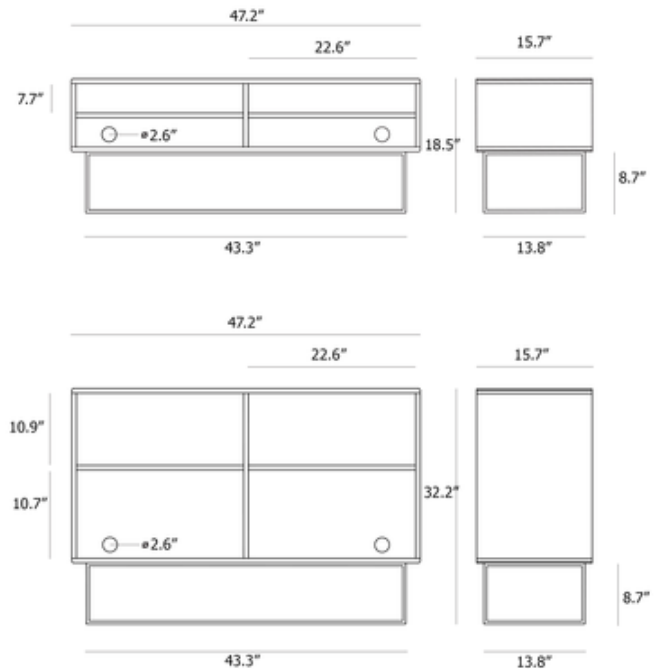

BRAND

Woud Design

DESCRIPTION

The Virka Sideboard is designed with sliding doors so it will never take up unnecessary space in your room. The strong geometrical frame elegantly lifts the sideboard above the floor and adds lightness to the design. An Oak or Walnut veneer exterior provides the piece with a rich natural texture. Includes two adjustable shelves and two cable holes on the back. Note: White Painted Oak is only available in the 18.5 inch height size.

Shown in: Black / Black Painted Oak / Oiled Oak

COLOR	Black Painted Oak / Oiled Oak
BODY FINISH	Black
WATTAGE	N/A
DIMMER	N/A
DIMENSIONS	47.2"W x 32.2"H x 15.7"D
LAMP	N/A
SPEC #	WOU1201840

COMPANY	PROJECT	FIXTURE TYPE	APPROVED BY	DATE