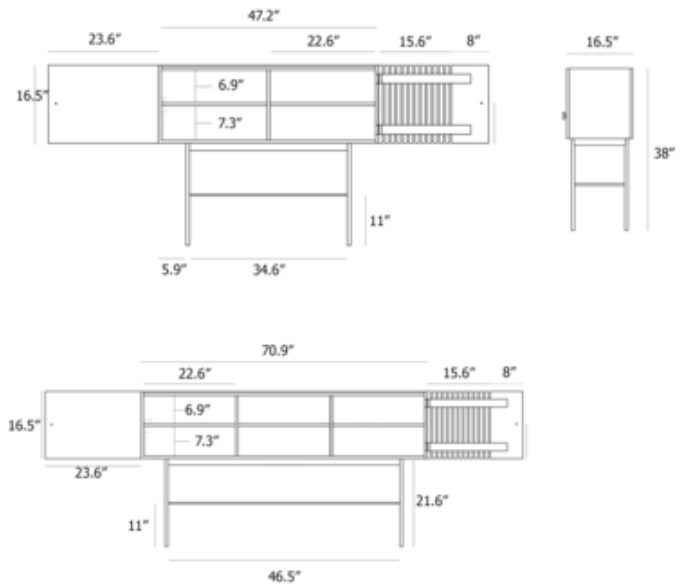

**BRAND**

Woud Design

**DESCRIPTION**

The Array Sideboard features a geometric shape and horizontal slats. The sleek legs lift the sideboard from the ground creating an elegant contrast between the solid wooden cabinet on top and the thin metal construction underneath. Soft closing doors with black hardware make the cabinet both functional and delicate. Includes two adjustable shelves, adjustable feet and wall brackets.

*Shown in: Black / Black Painted Oak*

<b>COLOR</b>	Black Painted Oak
<b>BODY FINISH</b>	Black
<b>WATTAGE</b>	N/A
<b>DIMMER</b>	N/A
<b>DIMENSIONS</b>	47.2"W x 38.2"H x 17.3"D
<b>LAMP</b>	N/A

**SPEC #** WOU1201847