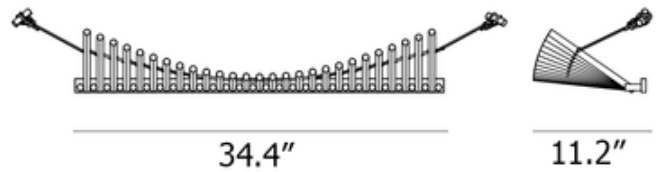

BRAND

Woud Design

DESCRIPTION

The Knaegt Coat Rack is a functional combination of a coat rack and hat shelf with a rich visual texture to accent any wall. Knaegt is constructed from wooden rods strung together with a leather cord. Each rod can serve as a coat hanger, while hats, gloves, and other essentials can be placed on top of the shelf. Maximum shelf weight capacity 22 lbs.

Shown in: Black Painted Oak / Black

COLOR	Black
BODY FINISH	Black Painted Oak
WATTAGE	N/A
DIMMER	N/A
DIMENSIONS	34.4"W x 11.2"H x 1.3"D
LAMP	N/A

SPEC # WOU1201858

COMPANY	PROJECT	FIXTURE TYPE	APPROVED BY	DATE