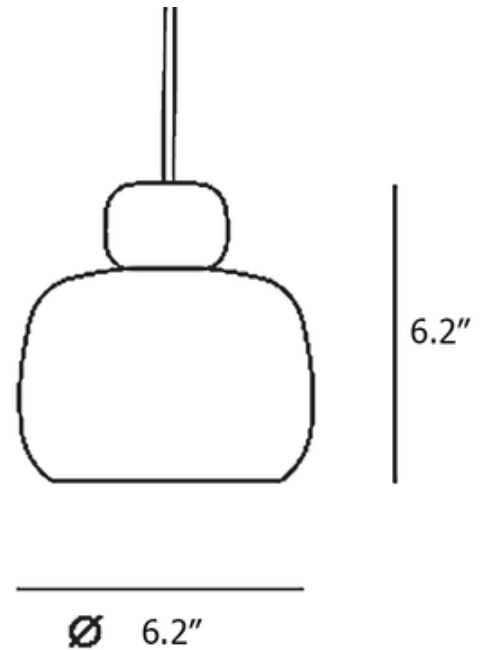

COMPANY

PROJECT

FIXTURE TYPE

APPROVED BY

DATE