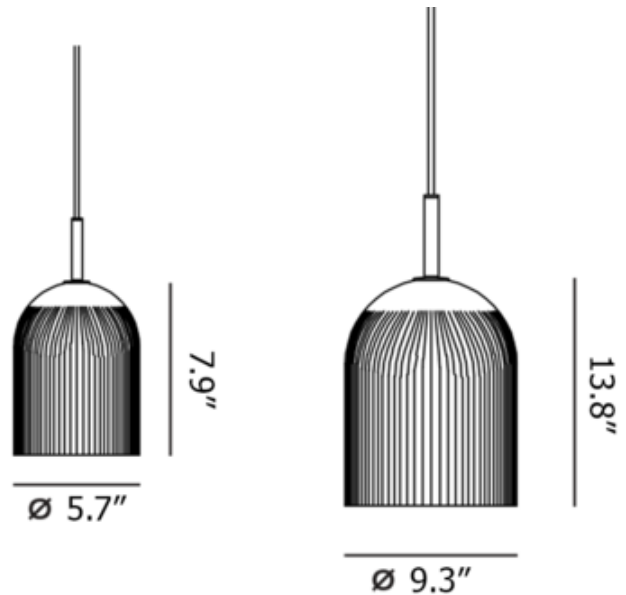

DESIGNER

Studio Kowalewski

BRAND

Woud Design

DESCRIPTION

The Ghost Pendant is an elegant fixture with a minimal silhouette and refined aesthetic. The dome shade is accented with narrow ridges that add a touch of texture reminiscent of cloth draped over the light source. The translucent opal glass shade creates a diffused glow to create a cozy atmosphere.

Shown in: Black / Opal

SHADE COLOR	Opal
BODY FINISH	Black
WATTAGE	25W
DIMMER	Standard 120V
DIMENSIONS	5.7"W x 7.9"H
BULB NOT INCLUDED	
LAMP	1 x B10/Candelabra (E12)/25W/120V Incandescent 1 x B10/Candelabra (E12)/120V LED