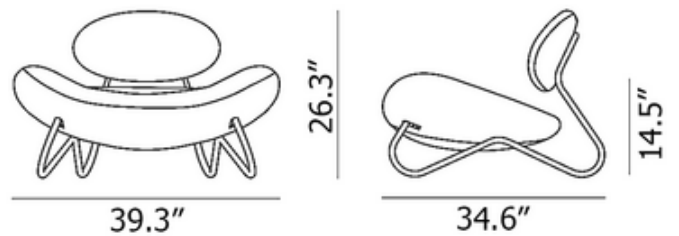

**BRAND**

Woud Design

**DESCRIPTION**

The Meadow Lounge Chair features organic shapes and curving lines to create an inviting, modern seat. The wide seat and ergonomic back rest are gently curved to match the contours of the human body, while the metal frame is designed to slightly sway with the users' movements. Both comfortable and stylish, Meadow makes the perfect addition to a contemporary living room or lobby.

*Shown in: Chrome / Alpine 01*

<b>COLOR</b>	Alpine 01
<b>BODY FINISH</b>	Chrome
<b>WATTAGE</b>	N/A
<b>DIMMER</b>	N/A
<b>DIMENSIONS</b>	39.3"W x 26.3"H x 34.6"D
<b>LAMP</b>	N/A

**SPEC #**

WOU1201938

COMPANY