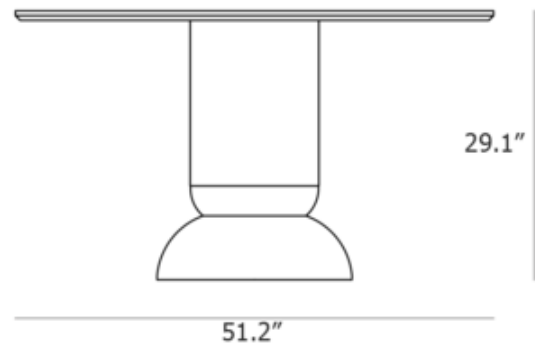

**BRAND**

Woud Design

**DESCRIPTION**

The Ludo Dining Table offers a visually strong silhouette with a round wooden tabletop supported by a wide pedestal base. The base's shape is composed of pure geometric forms for a harmonious, balanced look perfect for a contemporary dining room.

*Shown in: Black / Oak*

<b>COLOR</b>	Oak
<b>BODY FINISH</b>	Black
<b>WATTAGE</b>	N/A
<b>DIMMER</b>	N/A
<b>DIMENSIONS</b>	51.2"W x 29.1"H
<b>LAMP</b>	N/A

**SPEC #** WOU1250893

COMPANY	PROJECT	FIXTURE TYPE	APPROVED BY	DATE