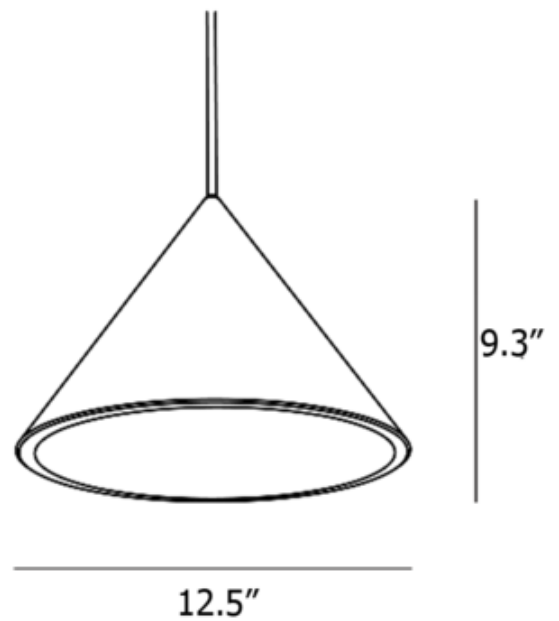

Shown in: Beige

Technical Information

LAMP LIFE	50000 hours

SPEC #	WOU1250896

COMPANY	PROJECT	FIXTURE TYPE	APPROVED BY	DATE