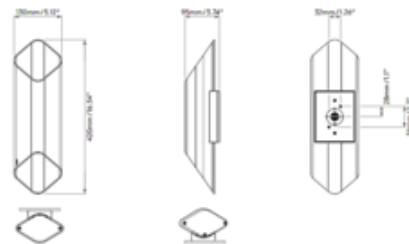

Technical Information

LUMINOUS FLUX	483 lumens
LUMENS/WATT	30.57
LAMP COLOR	2700K
COLOR RENDERING	90 CRI

SPEC # AST1260699

Ako 420