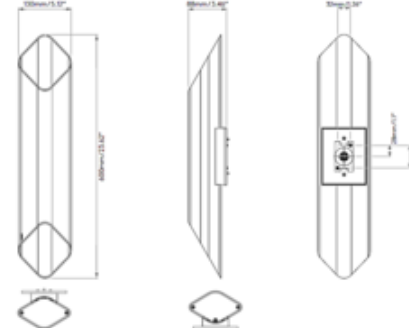

BRAND

Astro Lighting

DESCRIPTION

With its rich combination finish, Ako adds a luxurious, architectural accent to the walls of corridor and lobby areas. Its opalescent polycarbonate diffuser casts a soft wash of illumination on the wall without harsh angles. Can only be mounted in vertical position. Phase dimming (leading and trailing edge). Mounts to standard US junction box with included canopy (not shown in image).

SHADE COLOR	N/A
BODY FINISH	Matte Black / Gold
WATTAGE	15.8W
DIMMER	Low Voltage Electronic
DIMENSIONS	5.12"W x 23.62"H x 3.46"D
INTEGRATED LED MODULE	
LAMP	1 x LED/15.8W/120V LED

Technical Information

LUMINOUS FLUX	483 lumens
LUMENS/WATT	30.57
LAMP COLOR	2700K
COLOR RENDERING	90 CRI

SPEC # AST1260699

Ako 600

COMPANY

PROJECT

FIXTURE TYPE

APPROVED BY

DATE