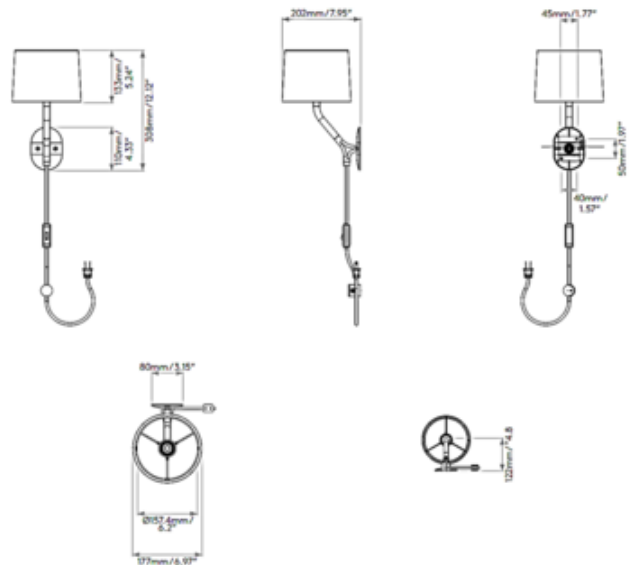

COMPANY

PROJECT

FIXTURE TYPE

APPROVED BY

DATE