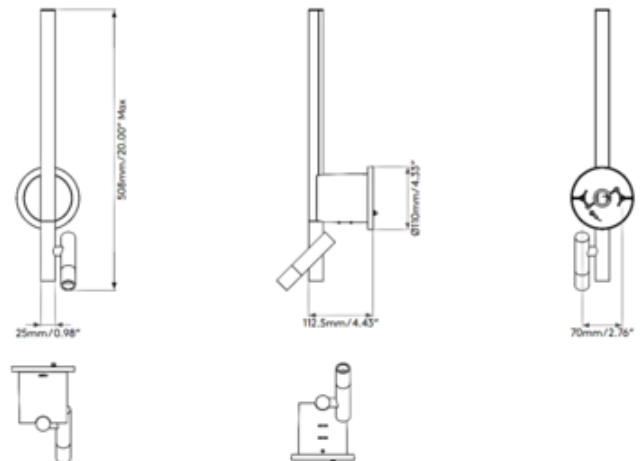

COMPANY	PROJECT	FIXTURE TYPE	APPROVED BY	DATE