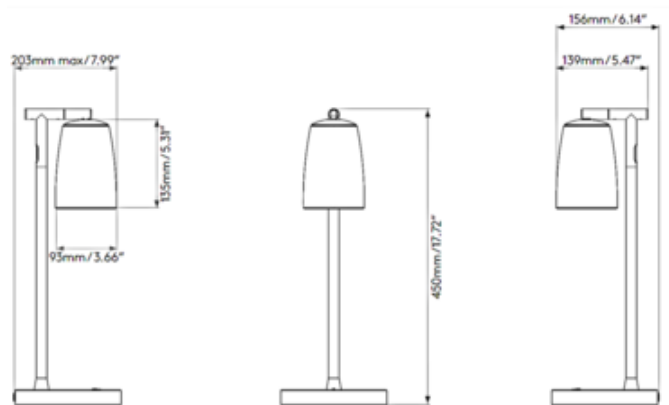

BRAND

Astro Lighting

DESCRIPTION

With its adjustable head and porcelain shade the Carlton is the ideal wall desk lamp for adding focused task lighting with a soft, warm glow to workspaces and desktop. Tilt adjustable angle 90 degrees. Rotation adjustable angle 330 degrees. On/off switch on stem.

Shown in: White / White

SHADE COLOR	White
BODY FINISH	White
WATTAGE	3.5W
DIMMER	N/A
DIMENSIONS	6.3"W x 17.72"H x 7.99"D
BULB NOT INCLUDED	
LAMP	1 x JCD/G9/3.5W/120V LED

SPEC # AST1260712

COMPANY	PROJECT	FIXTURE TYPE	APPROVED BY	DATE