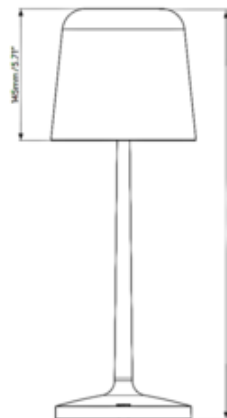

BRAND

Astro Lighting

DESCRIPTION

The Ella Table Lamp features a seamless, die-cast base paired with an elegant porcelain shade, making it an ideal addition to any modern bedroom or communal living space. On/off switch on base.

Shown in: Light Bronze / White

SHADE COLOR	White
BODY FINISH	Light Bronze
WATTAGE	7W
DIMMER	N/A
DIMENSIONS	6.3"W x 17.8"H
BULB NOT INCLUDED	
LAMP	2 x JCD/G9/3.5W/120V LED

SPEC # AST1260715

COMPANY

PROJECT