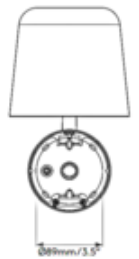

BRAND

Astro Lighting

DESCRIPTION

The Ella Wall Sconce features a seamless, die-cast base paired with an elegant porcelain shade, making it an ideal addition to any modern bedroom or communal living space.

Shown in: Light Bronze / White

SHADE COLOR	White
BODY FINISH	Light Bronze
WATTAGE	7W
DIMMER	Standard 120V
DIMENSIONS	6.3"W x 10.75"H x 8.43"D
BULB NOT INCLUDED	
LAMP	2 x JCD/G9/3.5W/120V LED

SPEC # AST1260718