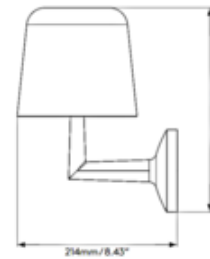

BRAND

Astro Lighting

DESCRIPTION

The Ella Wall Sconce features a seamless, die-cast base paired with an elegant porcelain shade, making it an ideal addition to any modern bedroom or communal living space.

Shown in: Light Bronze / White

SHADE COLOR	White
BODY FINISH	Light Bronze
WATTAGE	7W
DIMMER	Standard 120V
DIMENSIONS	6.3"W x 10.75"H x 8.43"D
BULB NOT INCLUDED	
LAMP	2 x JCD/G9/3.5W/120V LED

SPEC # AST1260718