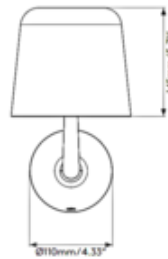

BRAND

Astro Lighting

DESCRIPTION

The Ella Wall Sconce features a seamless, die-cast base paired with an elegant porcelain shade, making it an ideal addition to any modern bedroom or communal living space.

Shown in: Light Bronze / White

SHADE COLOR	White
BODY FINISH	Light Bronze
WATTAGE	7W
DIMMER	Standard 120V
DIMENSIONS	6.3"W x 10.75"H x 8.43"D
BULB NOT INCLUDED	
LAMP	2 x JCD/G9/3.5W/120V LED

SPEC # AST1260718