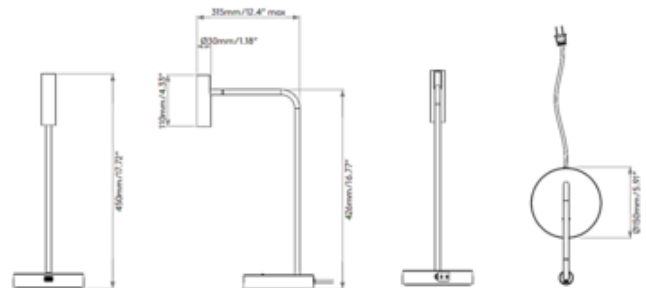

COMPANY	PROJECT	FIXTURE TYPE	APPROVED BY	DATE