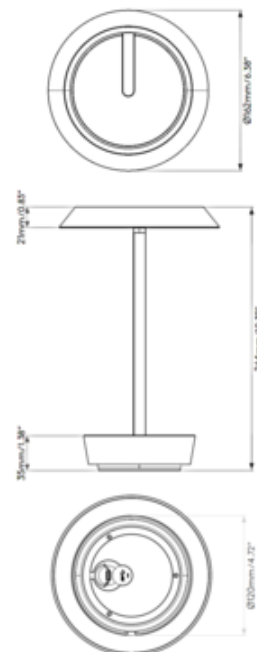

Shown in: Light Bronze

<b>SHADE COLOR</b>	N/A
<b>BODY FINISH</b>	Light Bronze
<b>WATTAGE</b>	2.6W
<b>DIMMER</b>	Included
<b>DIMENSIONS</b>	6.38"W x 10.39"H
<b>INTEGRATED LED MODULE</b>	
<b>LAMP</b>	1 x LED/2.6W/SV LED

*Technical Information*

<b>LUMINOUS FLUX</b>	214 lumens
<b>LUMENS/WATT</b>	82.31
<b>LAMP COLOR</b>	2700K
<b>COLOR RENDERING</b>	90 CRI

**SPEC #** AST1260724

COMPANY	PROJECT	FIXTURE TYPE	APPROVED BY	DATE